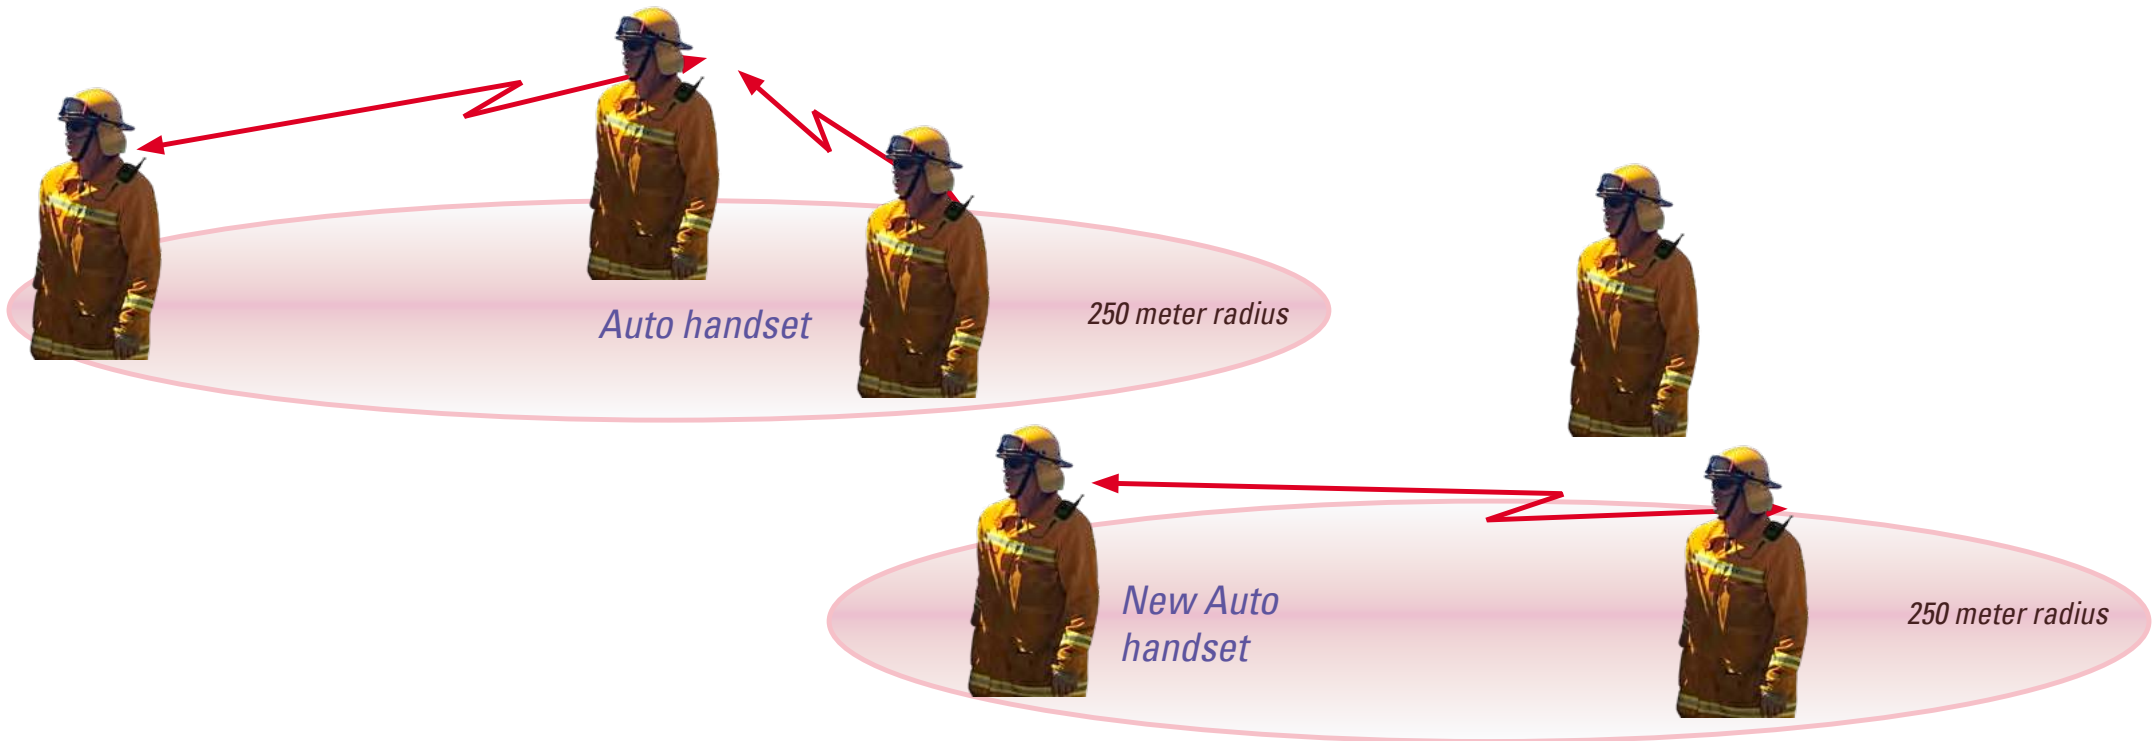

Long Range Wireless Microphone Digital Mobile Repeater

Elite Plus with Automatic Relay Mode On 1 Relay Mode handset with 2 Remote handsets - No Gateway connection

“Auto assigned Relay” handset remains connected to other handsets and will automatically re-connect to GW when back in range. Handsets can reconnect with GW by short pressing “search” or wait until they lose connection. If connection with the “Auto assigned Relay” handset is lost, then other handset will try to link with other in range handsets.