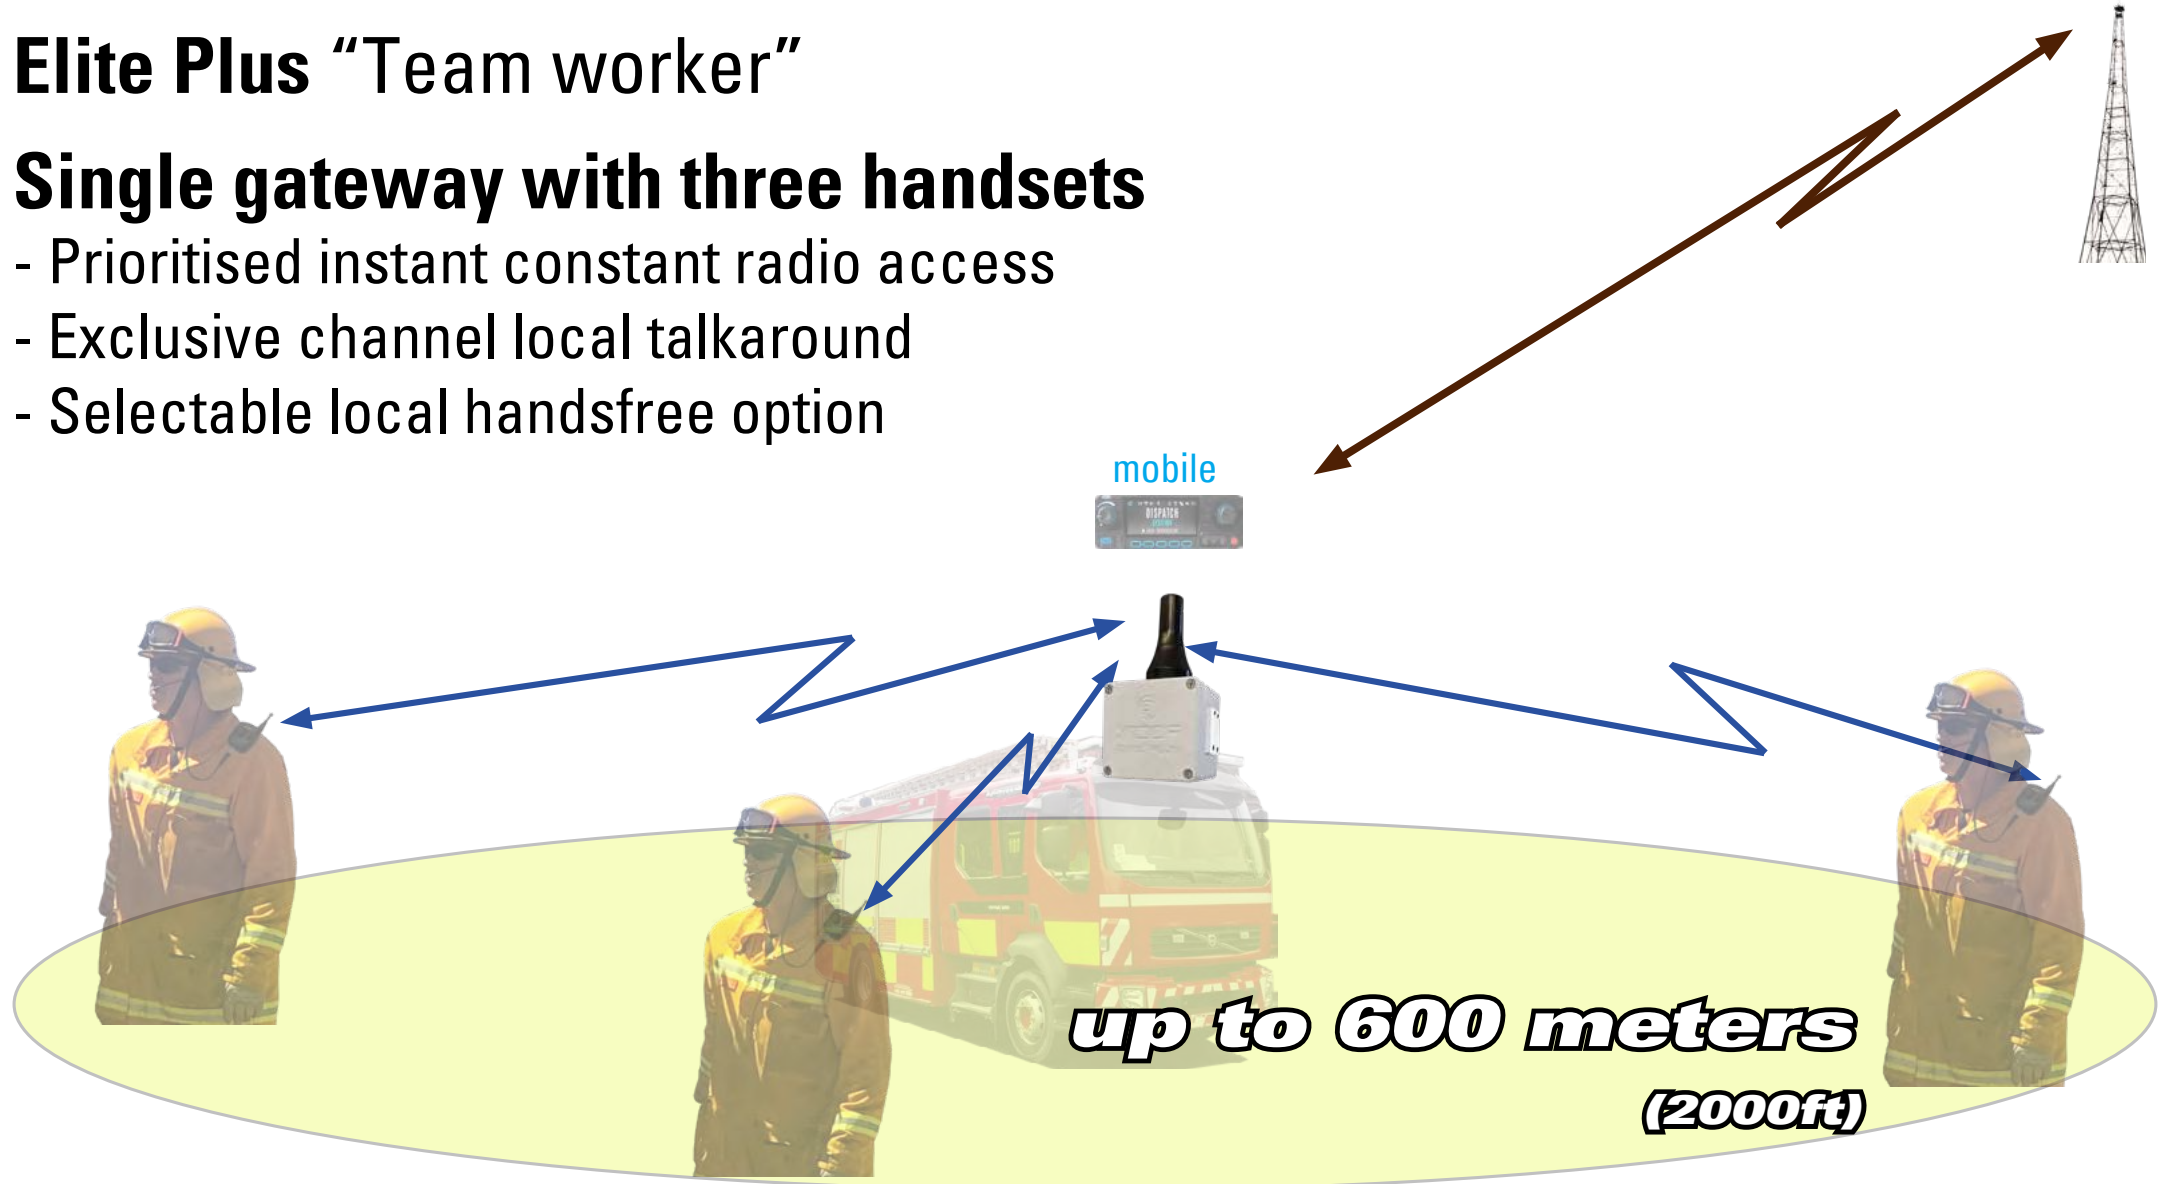

Long Range Wireless Microphone Digital Mobile Repeater

Elite Plus "Team worker"

Single gateway with three handsets

- Prioritised instant constant radio access
- Exclusive channel local talkaround
- Selectable local handsfree option