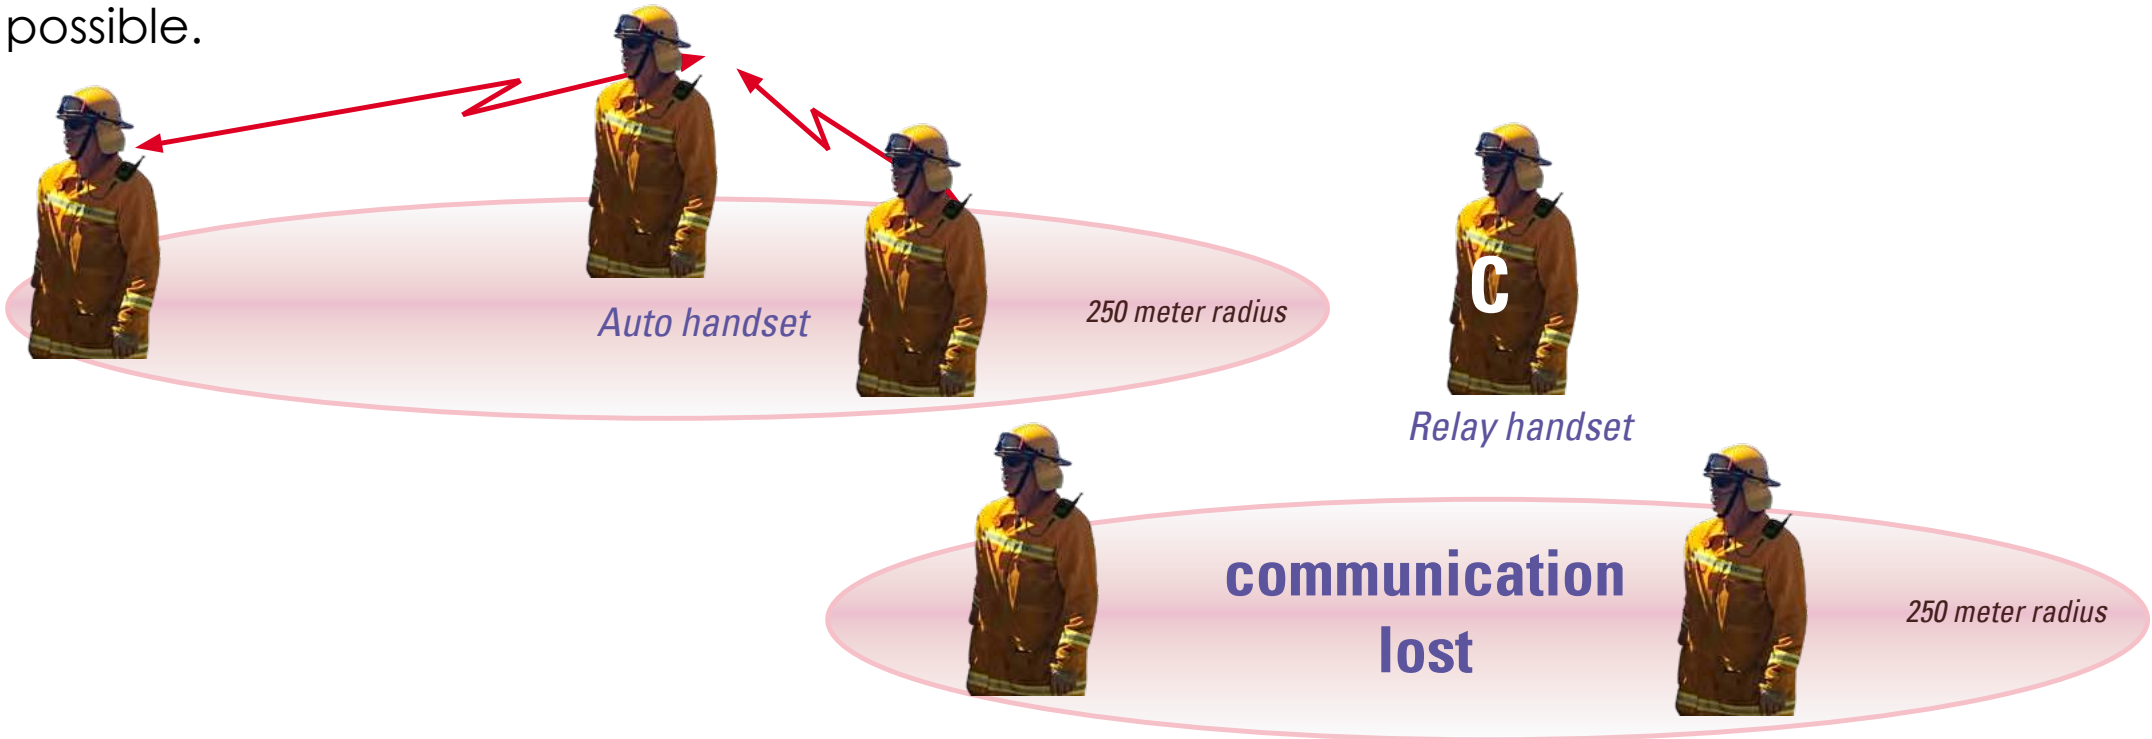

Long Range Wireless Microphone Digital Mobile Repeater

Elite Plus with Command Relay Mode On

1 Relay Mode handset with 2 Remote handsets - No Gateway connection

Command Relay handset remains connected to other handsets and will automatically re-connect to GW when back in range. Handsets can reconnect with GW by short pressing “search” or wait until they lose connection. If connection with “Command Relay” handset is lost all handsets will search for GW or nearby Command relay handset and reconnect if possible.