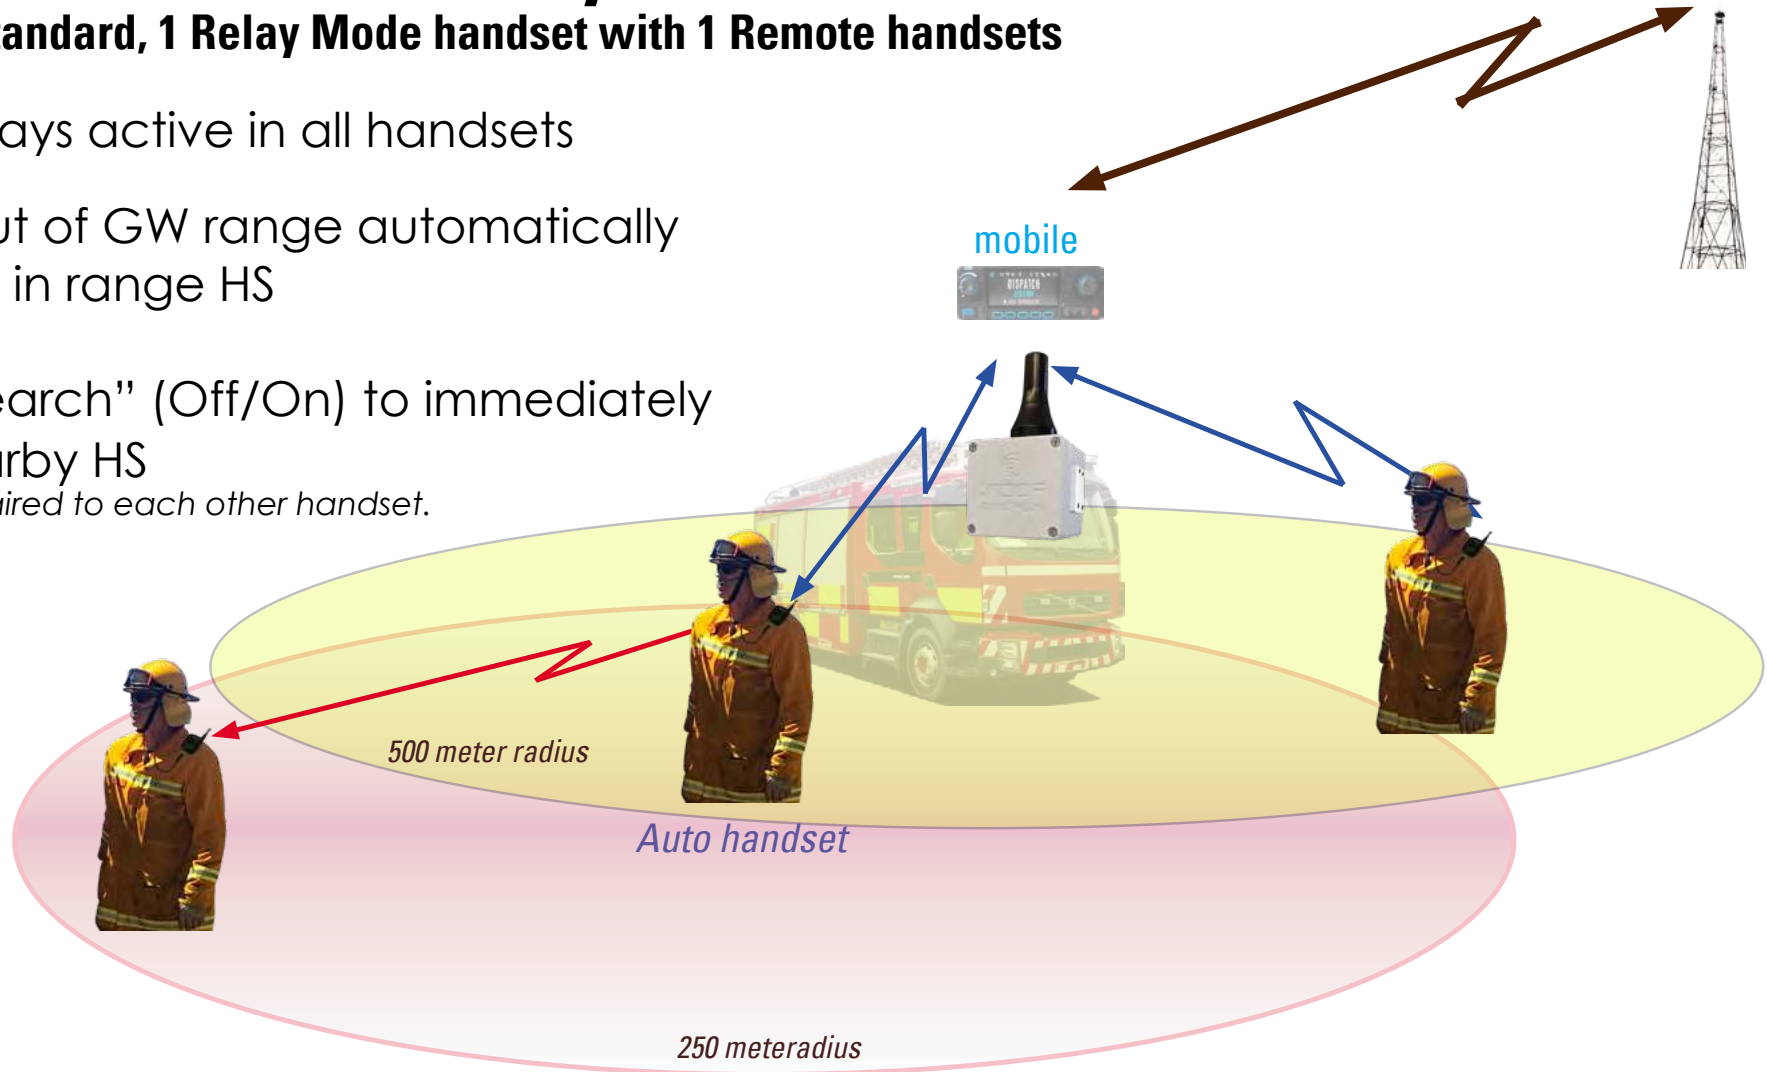

## Elite Plus with Automatic Relay Mode On

1 Gateway with 1 standard, 1 Relay Mode handset with 1 Remote handsets

Relay Mode always active in all handsets  
(LP Vol Up to OFF)

Any\* HS walks out of GW range automatically  
connects to any in range HS

Or  
Short presses "Search" (Off/On) to immediately  
connects to nearby HS

\* handset need to be paired to each other handset.