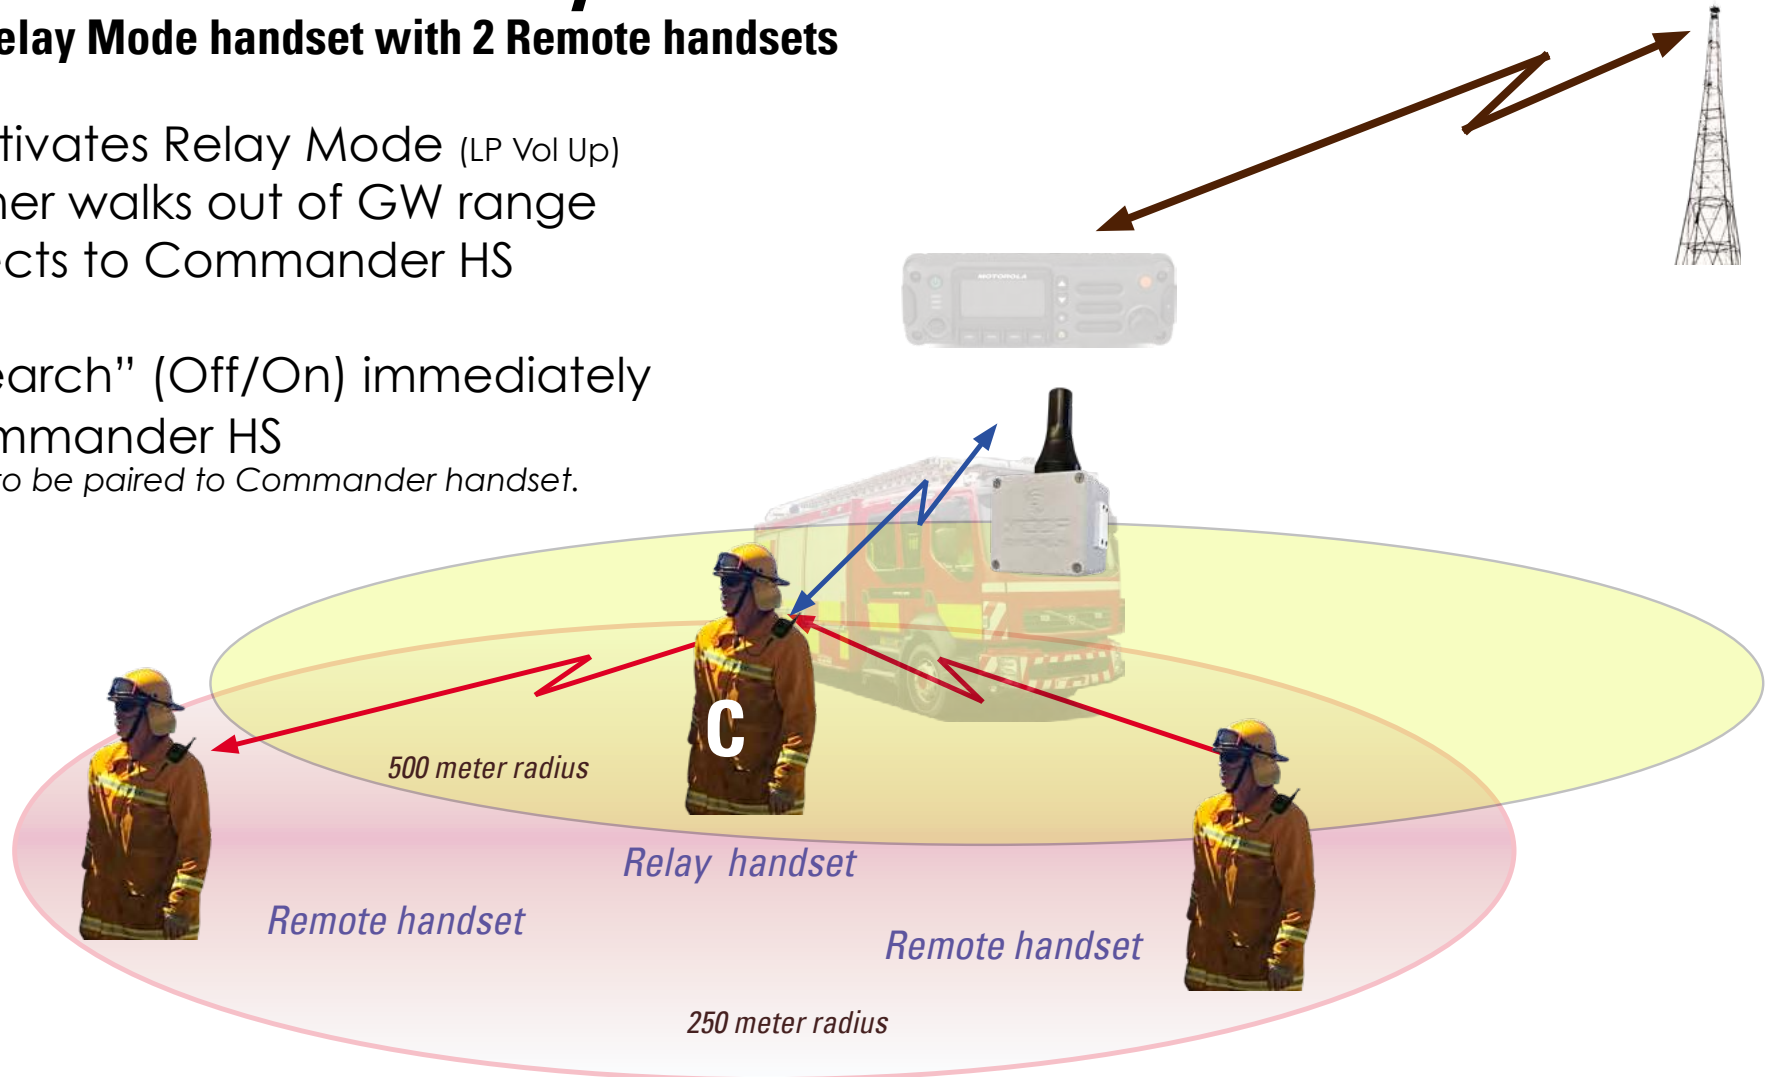

Long Range Wireless Microphone Digital Mobile Repeater

Elite Plus with Command Relay Mode On 1 Gateway with 1 Relay Mode handset with 2 Remote handsets

Commander activates Relay Mode (LP Vol Up)
Remote HS's either walks out of GW range
and auto connects to Commander HS
Or
Short presses "Search" (Off/On) immediately
connects to Commander HS
Remote handsets need to be paired to Commander handset.