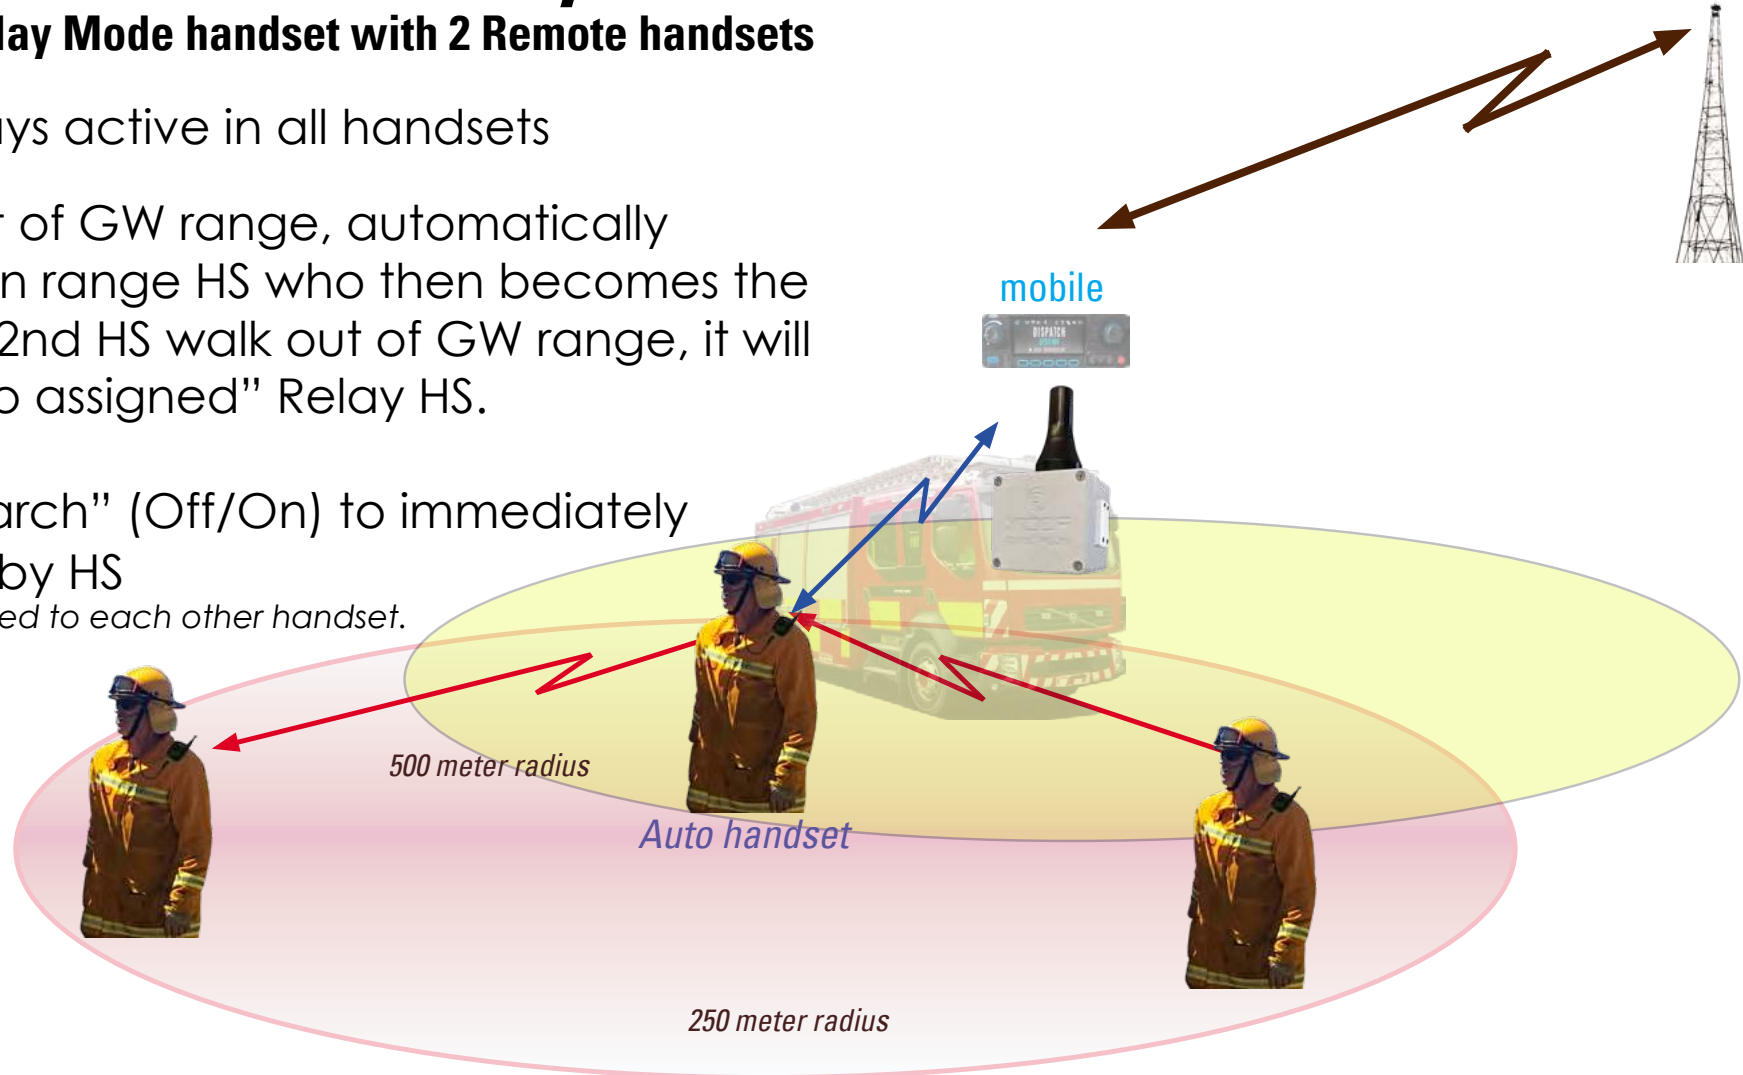

Long Range Wireless Microphone Digital Mobile Repeater

Elite Plus with Automatic Relay Mode On 1 Gateway with 1 Relay Mode handset with 2 Remote handsets

Relay Mode always active in all handsets
(LP Vol Up to OFF)

Any* HS walks out of GW range, automatically connects to any in range HS who then becomes the Relay handset. If 2nd HS walk out of GW range, it will try to link via 'auto assigned' Relay HS.

Or
Short presses "Search" (Off/On) to immediately connects to nearby HS

* handset need to be paired to each other handset.