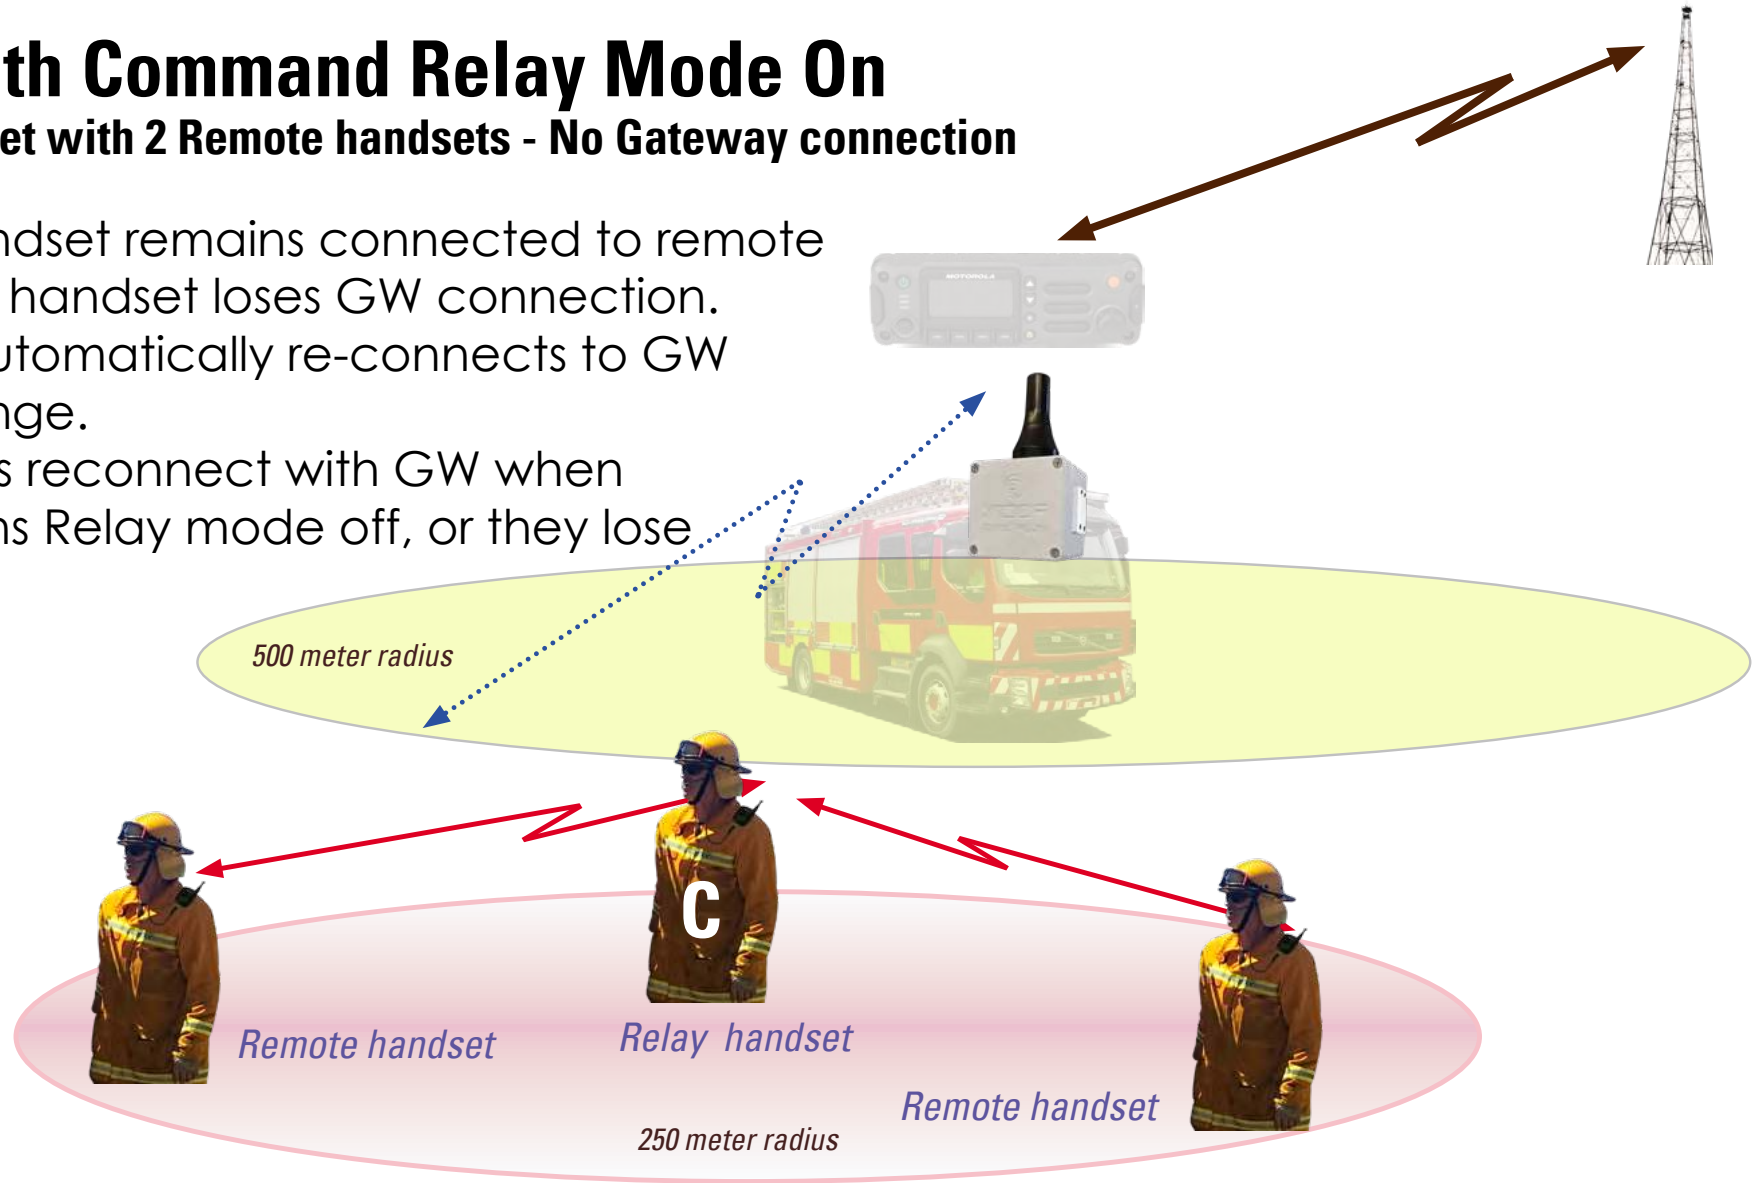

Long Range Wireless Microphone Digital Mobile Repeater

Elite Plus with Command Relay Mode On 1 Relay Mode handset with 2 Remote handsets - No Gateway connection

Commander handset remains connected to remote handsets if Relay handset loses GW connection. Relay handset automatically re-connects to GW when back in range. Remote handsets reconnect with GW when Commander turns Relay mode off, or they lose connection.