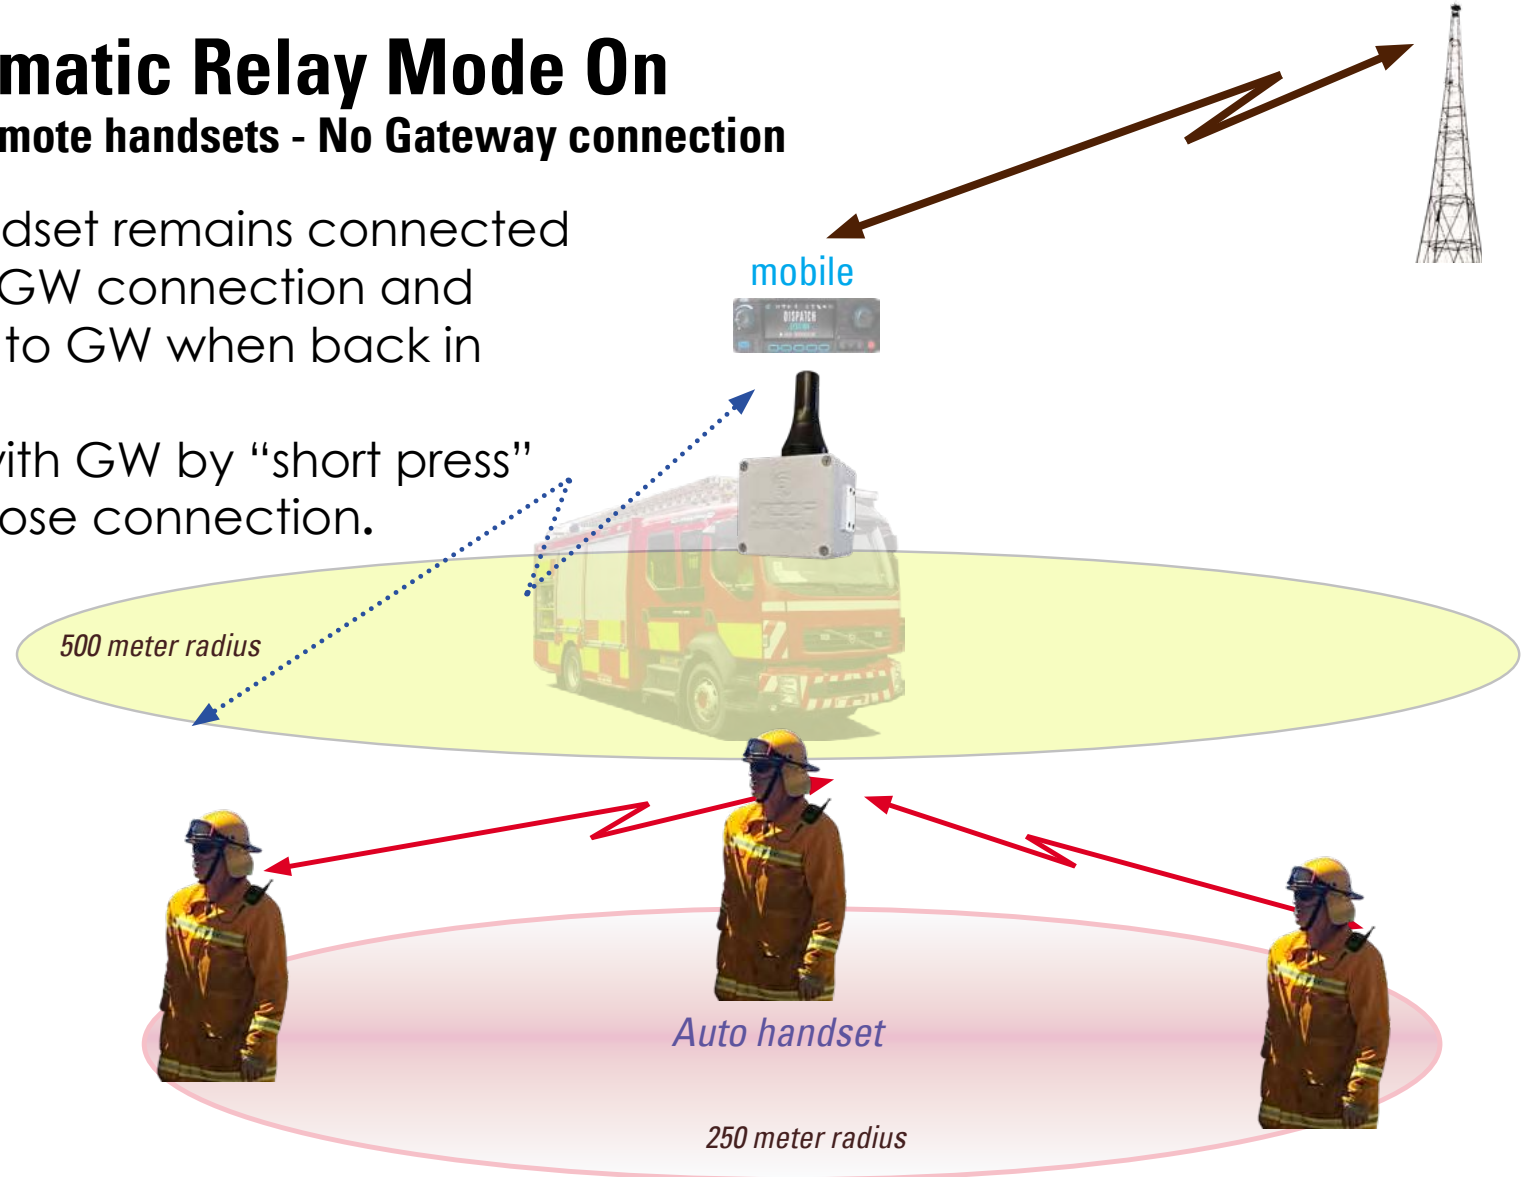

Long Range Wireless Microphone Digital Mobile Repeater

Elite Plus with Automatic Relay Mode On 1 Relay Mode handset with 2 Remote handsets - No Gateway connection

“Auto assigned Relay” handset remains connected to other handsets if it loses GW connection and automatically re-connects to GW when back in range.

Handsets can reconnect with GW by “short press” “search” or wait until they lose connection.