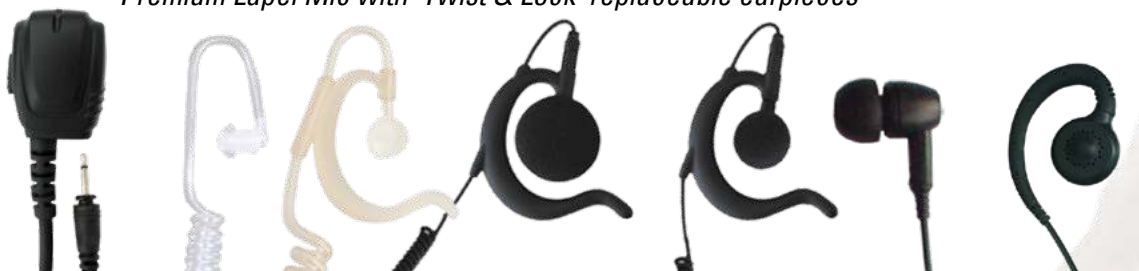

WPGOH

WPGWS

Spare Battery

WPDTG-GO

WPGOB-C22

Premium Lapel Mic with "Twist & Lock" replaceable earpieces

WPIRQ-K

WPTEP-TL